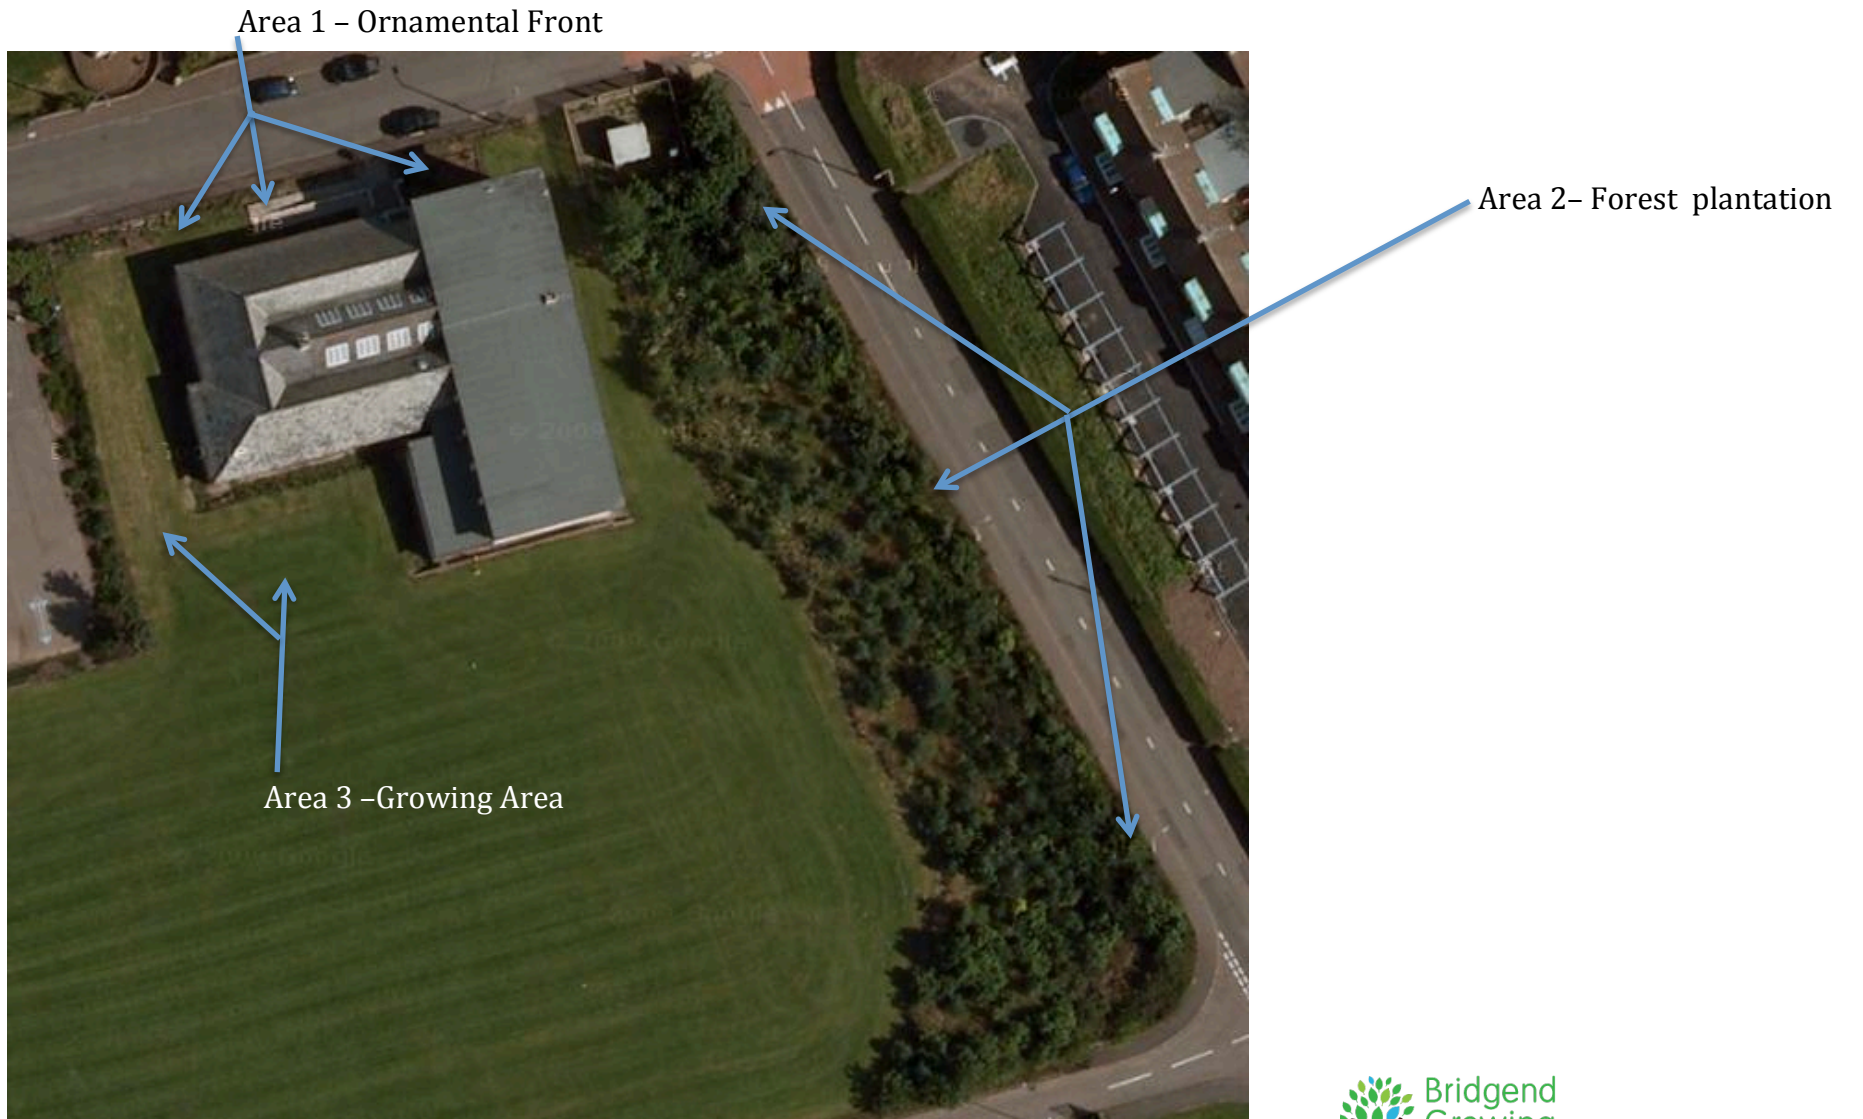

# Castle View Community Centre (Sandy's) Area Plan

Bridgend Growing Communities is a Scottish company registered by guarantee SC395200 and a registered charity SC042318